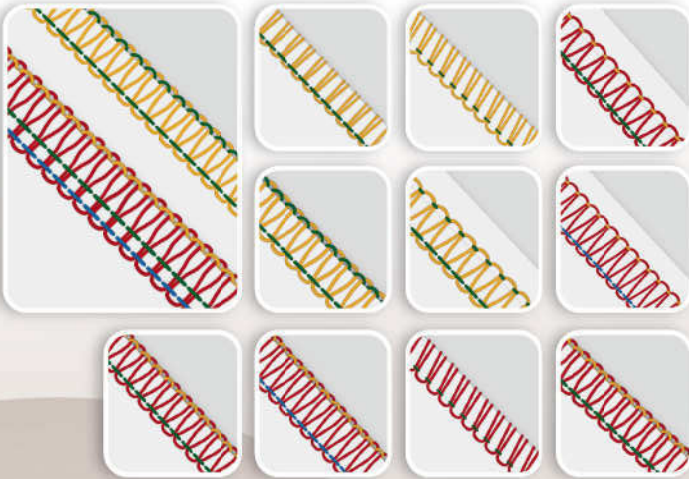

## • Features

12 Built-in Stitches

Two Needle and  
2-3-4 Thread Capability

Differential Feed

Stitch Length Adjustment

## • 12 Stitch Functions

## • Accessories

3-Thread  
Narrow Edge

2-Thread  
Rolled Edge

4-Thread  
Overlock

3-Thread  
Rolled Hem

2-Thread  
Overedge, narrow