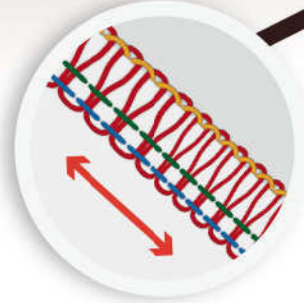

## • Features

12 Built-in Stitches

Two Needle and  
2-3-4 Thread Capability

Differential Feed

Stitch Length Adjustment

## • 12 Stitch Functions

## • Accessories

3-Thread  
Narrow Edge

2-Thread  
Rolled Edge

4-Thread  
Overlock

3-Thread  
Rolled Hem

2-Thread  
Overedge, narrow