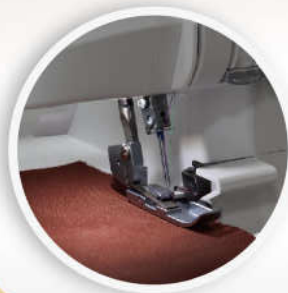

LED Illumination